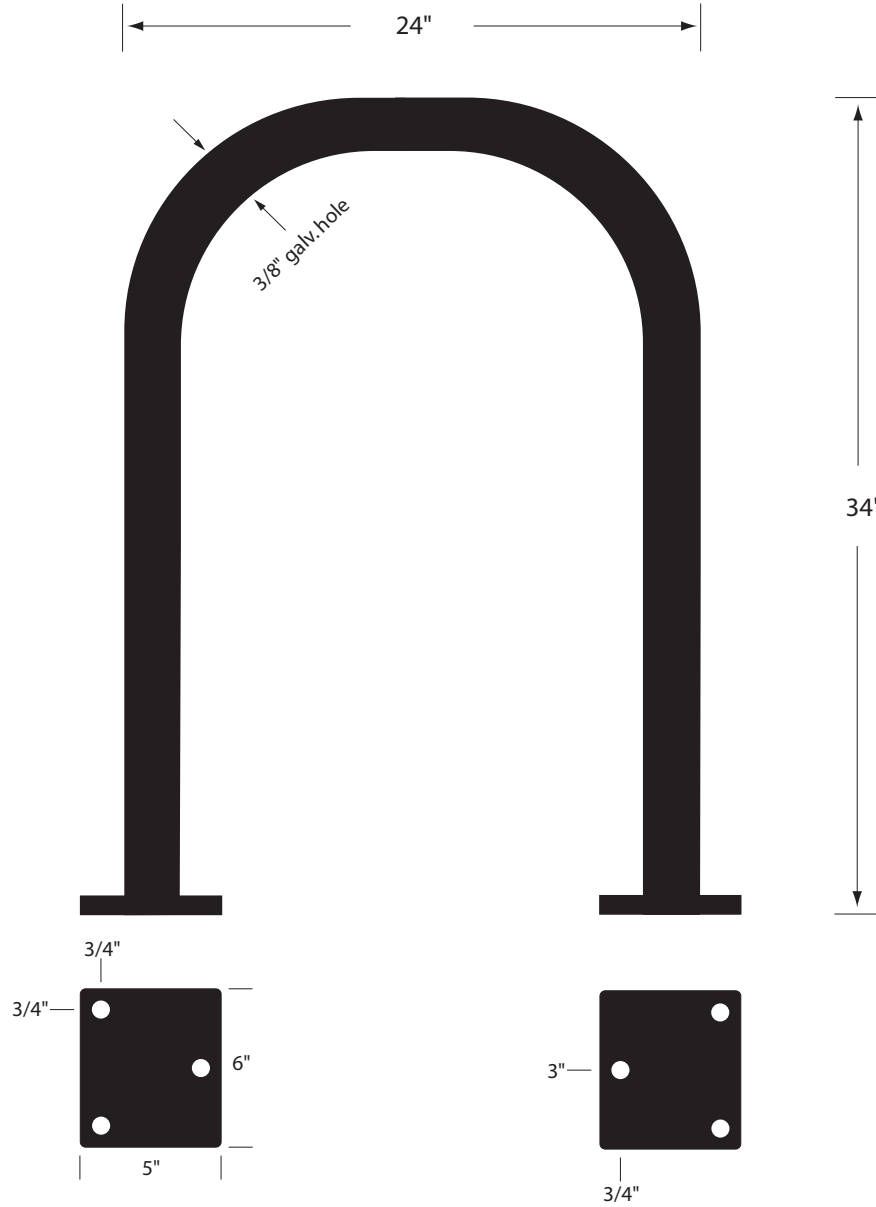

**BIKEPARKING.COM** PALMER GROUP'S

Tel: 415.333.6428 Tel: 888.764.2453 Fax: 415.333.2032  
Palmer Group, 1072 Folsom Street #328, San Francisco, CA 94103

**Welle Rack™**  
**Square**  
**WSWF02-SQ-SF**

Height: 34" Flat Top

Width: 24"

Flanges: 5" x 6" x 3/8" rounded corners

Mounting Holes: (6) 9/16" dia.

Square Tube: 2" x 2" x .188" wall

MIG Welded all the way around flanges

Finish: Hot-Dipped Galvanized